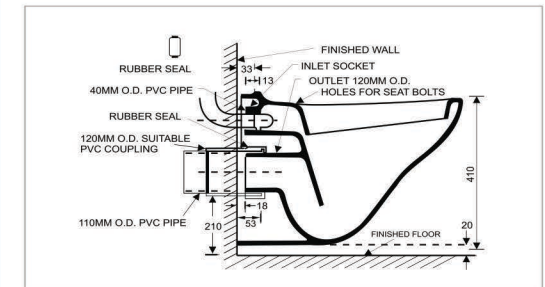

For All Installations :

1. If the counter top has not been installed, install it at this time.
2. Drill the faucet holes according to the faucet installation instructions.
3. Install the faucet to the counter top according to the manufacture's instructions.
4. Install the drain to the lavatory according to the manufacture's instructions.

INSTALLATION DETAILS OF WALL HUNG

CONCEALED WALLHUNG

1. If the wall is going to be plastered for a thickness of 12 mm and a tile thickness of 6-7 mm, the projection of the bolts from the finished wall should be 66mm only.
2. If the thickness of Plastering and tile is less than the dimensions mentioned above, the bolts that are supplied along with the bracket should be moved into the wall by using a suitable spacer washer between the bolt head and the bracket frame.
3. The bracket should be buried into the floor so that the height from the center line of the bolt to the surface of the finished floor is 320mm.