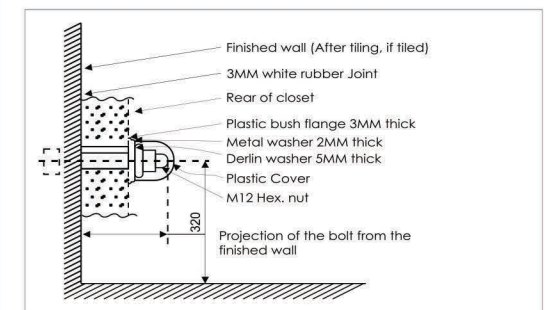

For All Installations :

1. If the counter top has not been installed, install it at this time.
2. Drill the faucet holes according to the faucet installation instructions.
3. Install the faucet to the counter top according to the manufacture's instructions.
4. Install the drain to the lavatory according to the manufacture's instructions.

INSTALLATION DETAILS OF WALL HUNG

CONCEALED WALLHUNG

1. If the wall is going to be plastered for a thickness of 12 mm and a tile thickness of 6-7 mm, the projection of the bolts from the finished wall should be 66mm only.
2. If the thickness of Plastering and tile is less than the dimensions mentioned above, the bolts that are supplied along with the bracket should be moved into the wall by using a suitable spacer washer between the bolt head and the bracket frame.
3. The bracket should be buried into the floor so that the height from the center line of the bolt to the surface of the finished floor is 320mm.